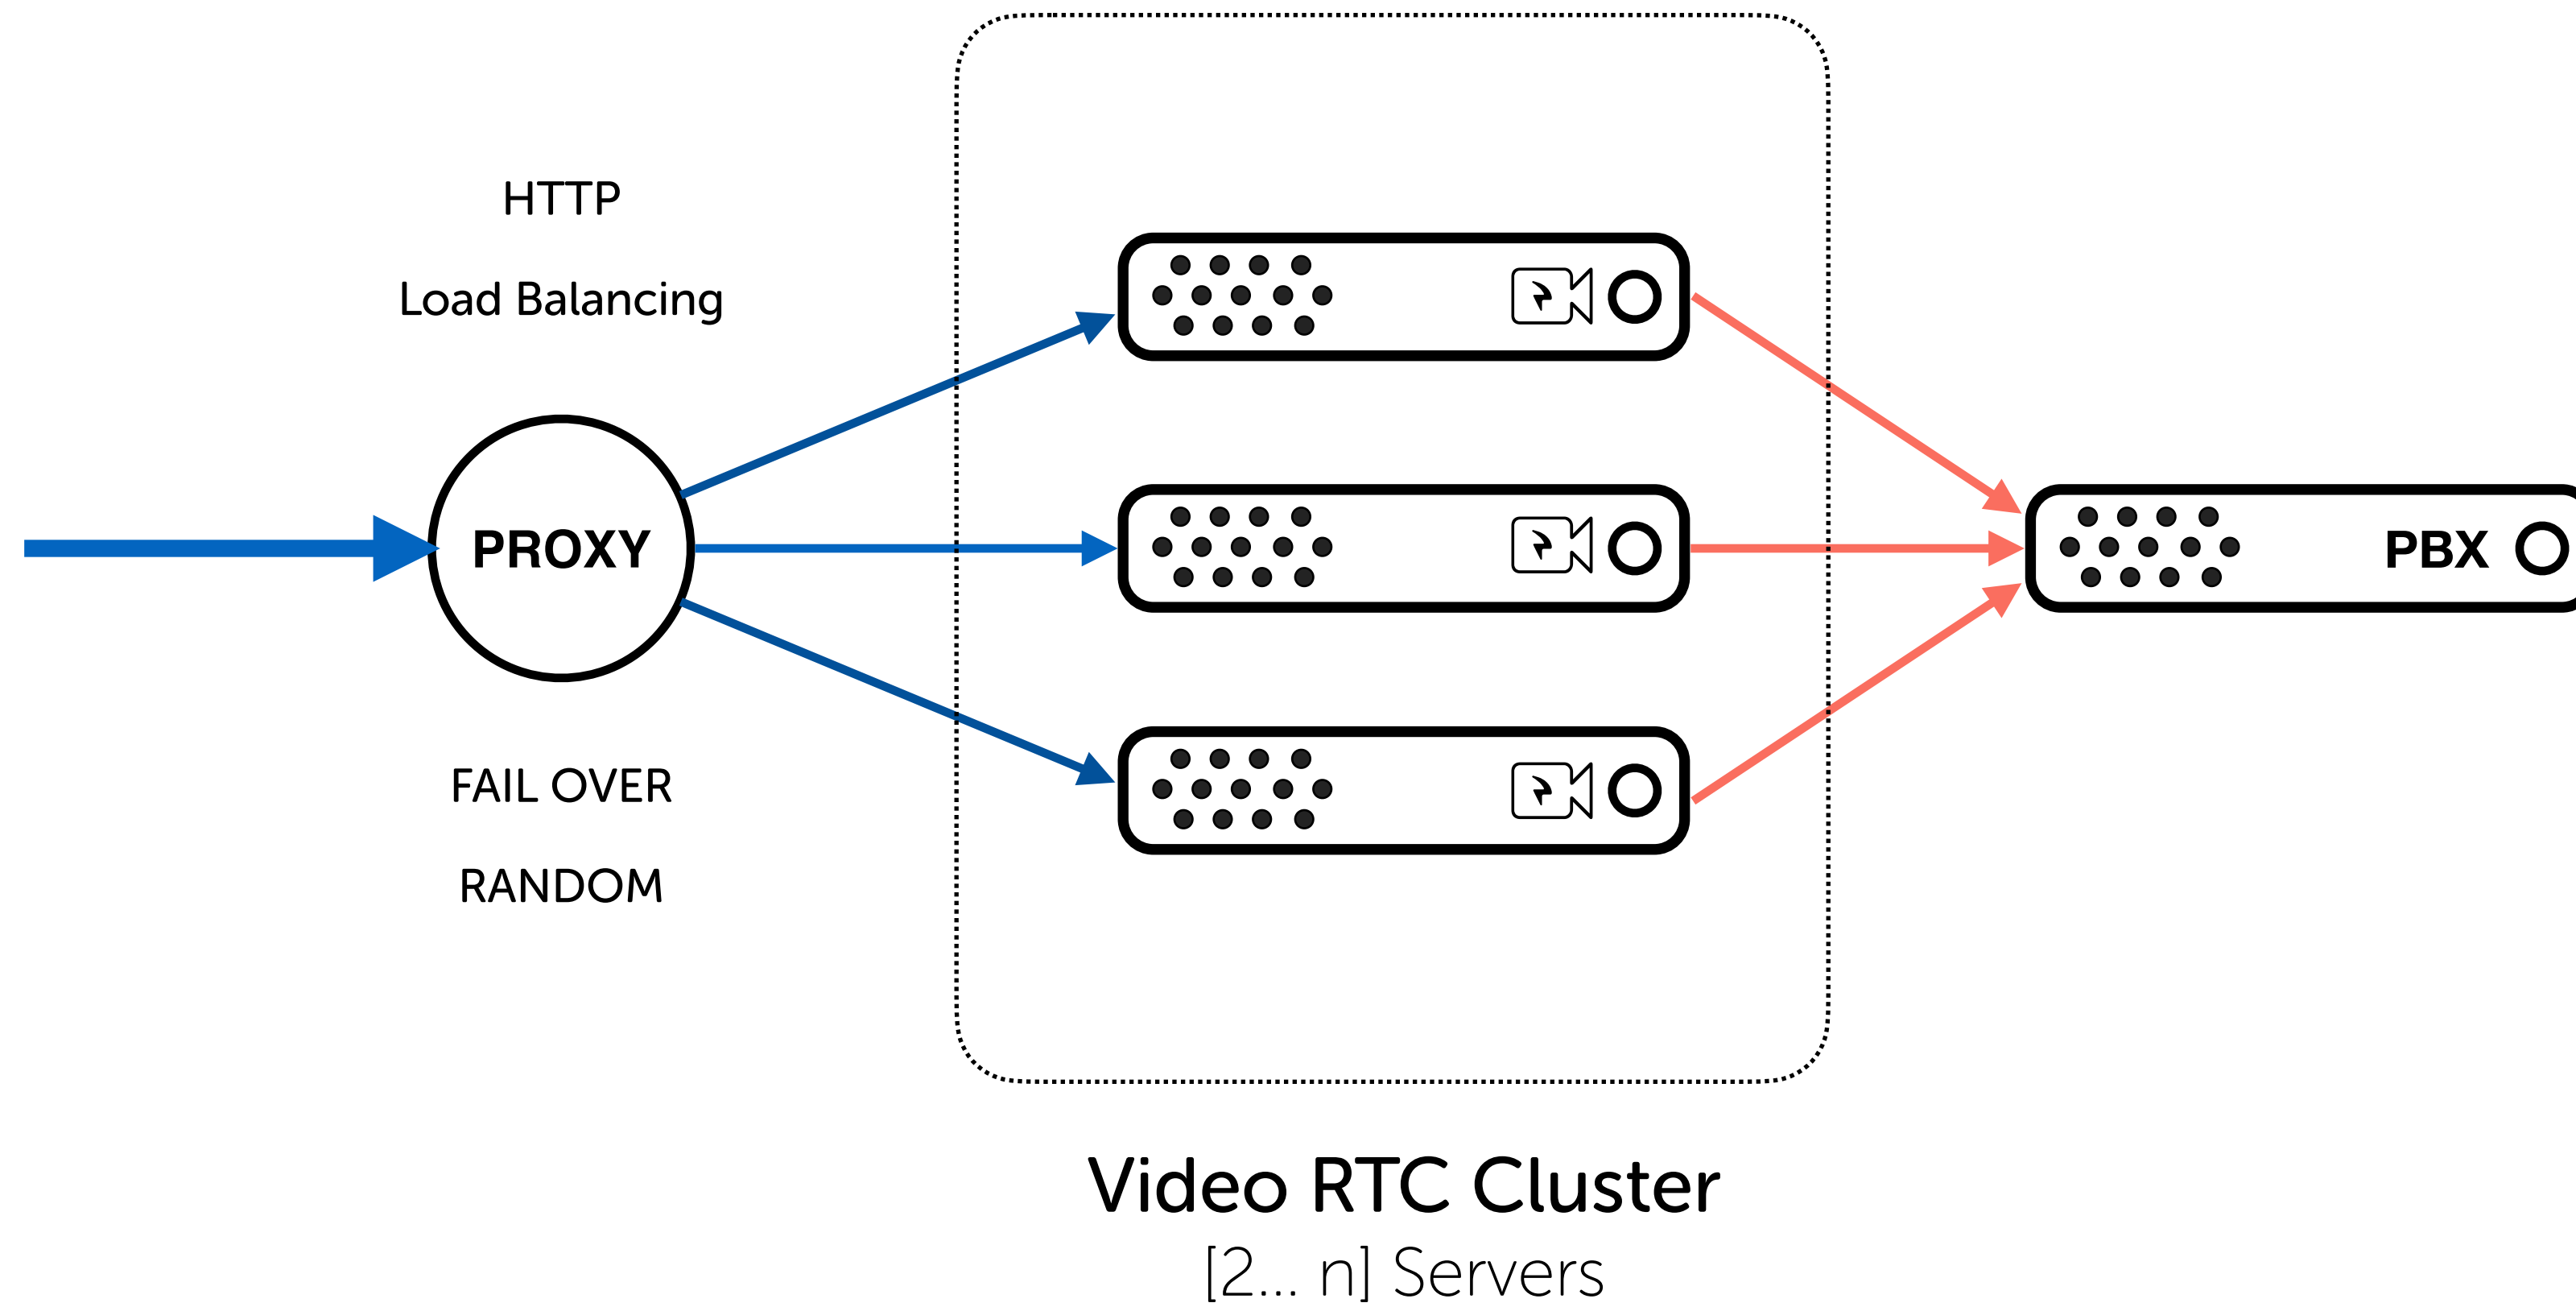

Scenario 1

Video RTC Frontend HA with 2...n Servers