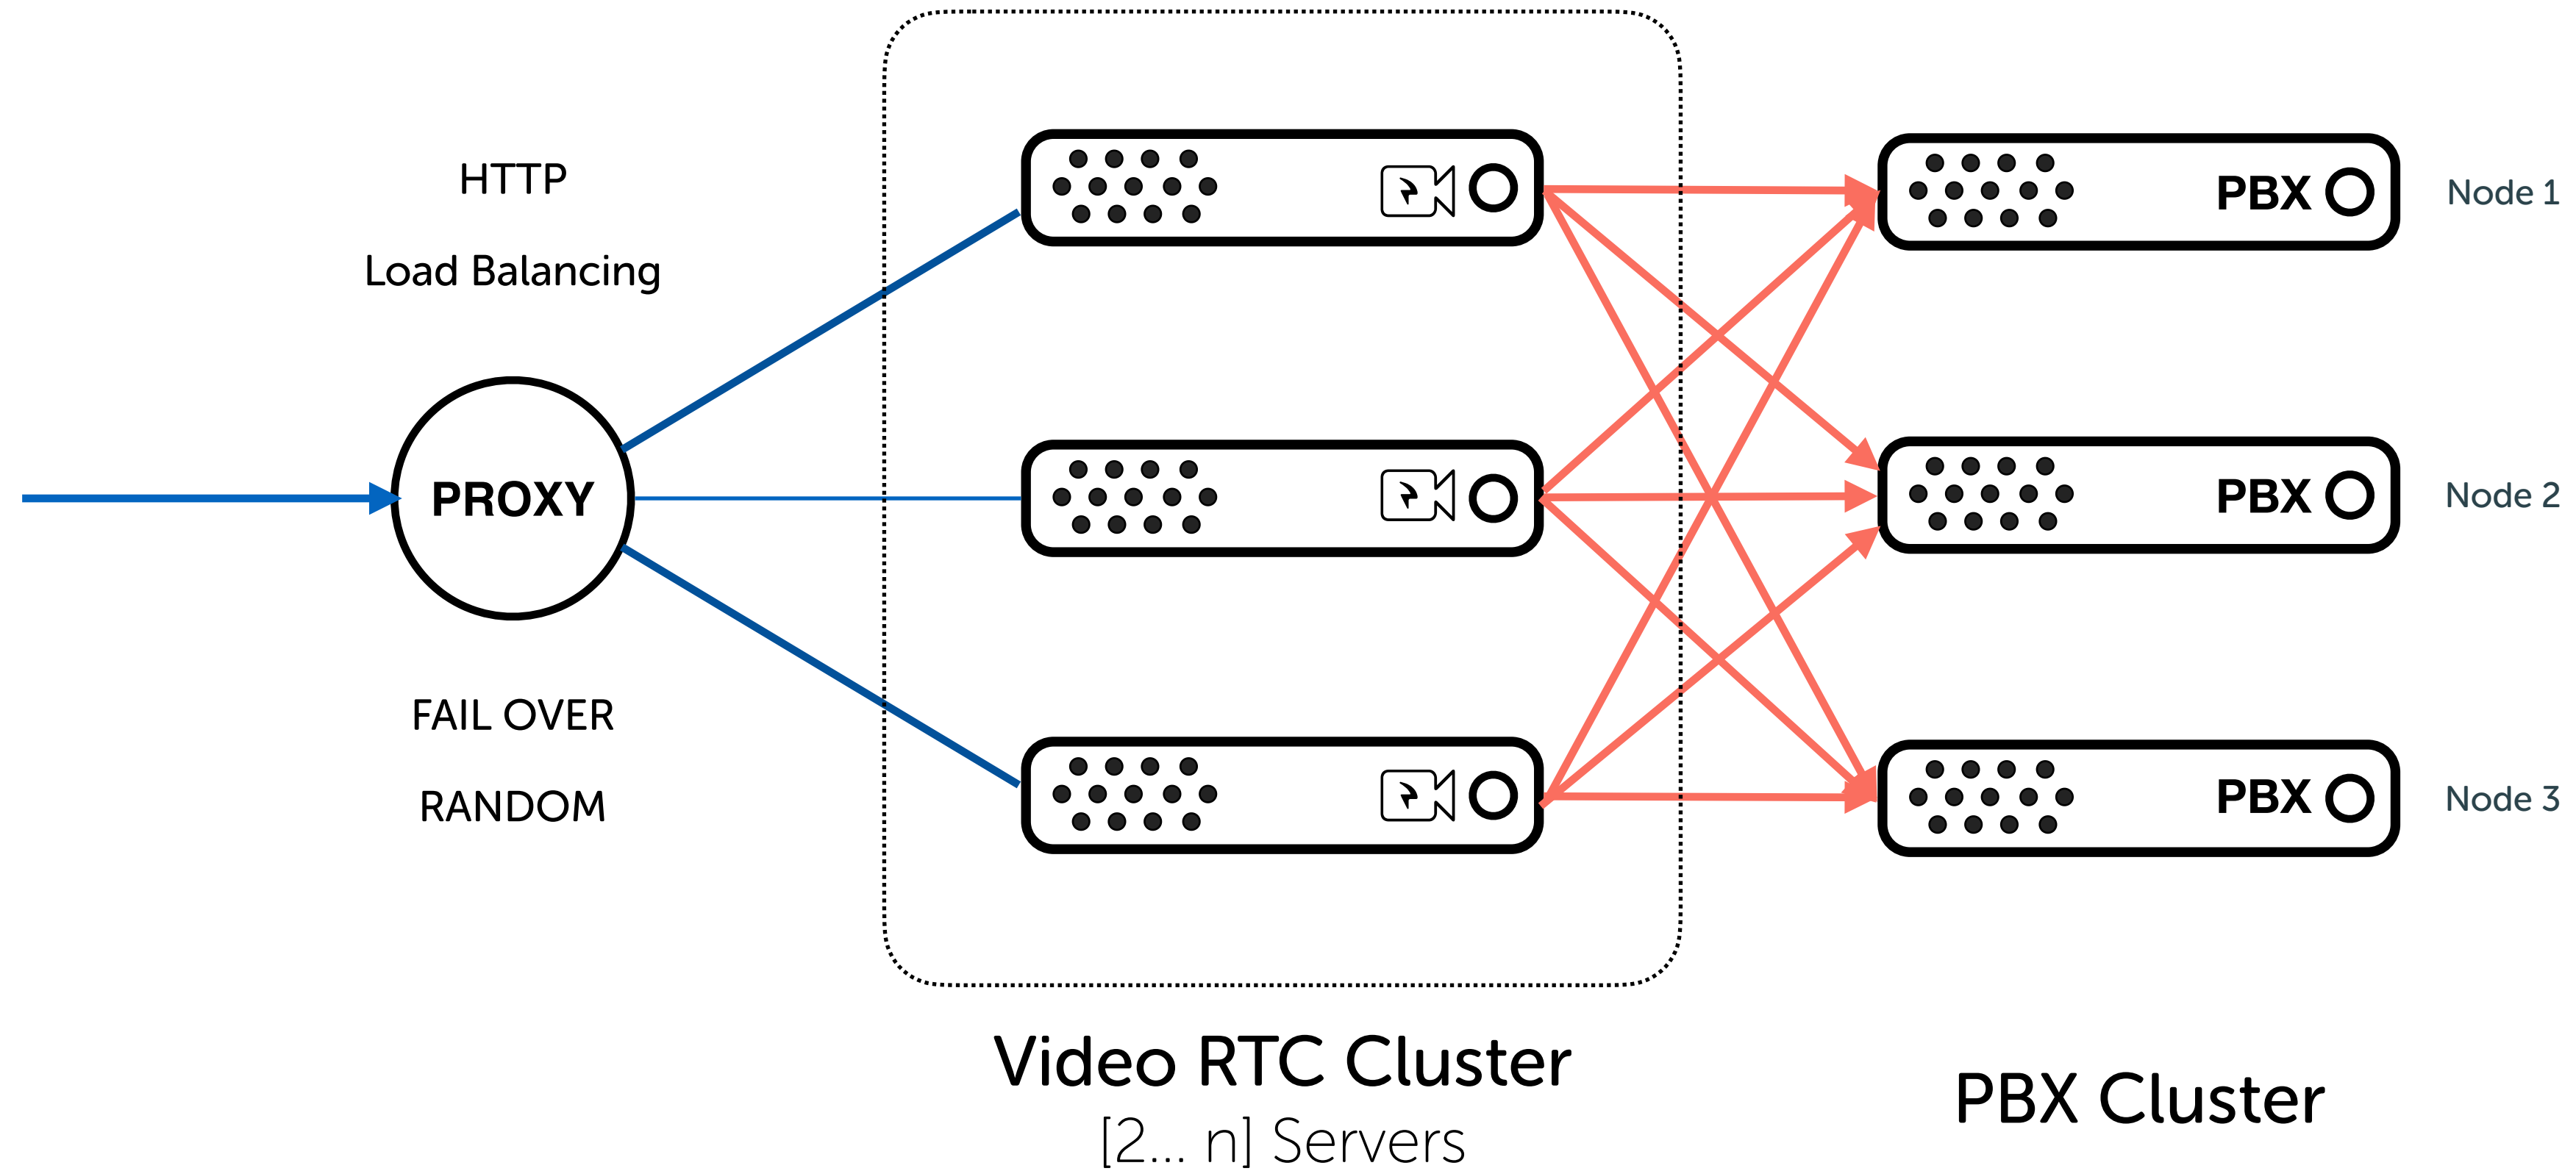

Video RTC

Video Gateways for advanced Real-time Communications on existing Contact Centers. Multi-channel coverage for Web Browsers, Mobile devices and IoT.

High Availability Cloud Ready

Unlimited Elastic RTC Channels Capacity

RTC Clustering

HTTP Proxy (WebRTC)

HA Scenarios 1,2,3

Multi-Service / Ports

Interactive **Powers**

Cloud Hosting

For enterprises that need real-time communications without IT investments. Run Video RTC platforms in the most secure and scalable cloud computing environments in the market.

Scenario 1

Video RTC Frontend HA with 2...n Servers

Scenario 2

PBX Backend HA with 2...n Servers

Scenario 3

Video RTC / PBX Frontend & Backend HA with 2...n Cross Servers

Interactive Powers

Europe