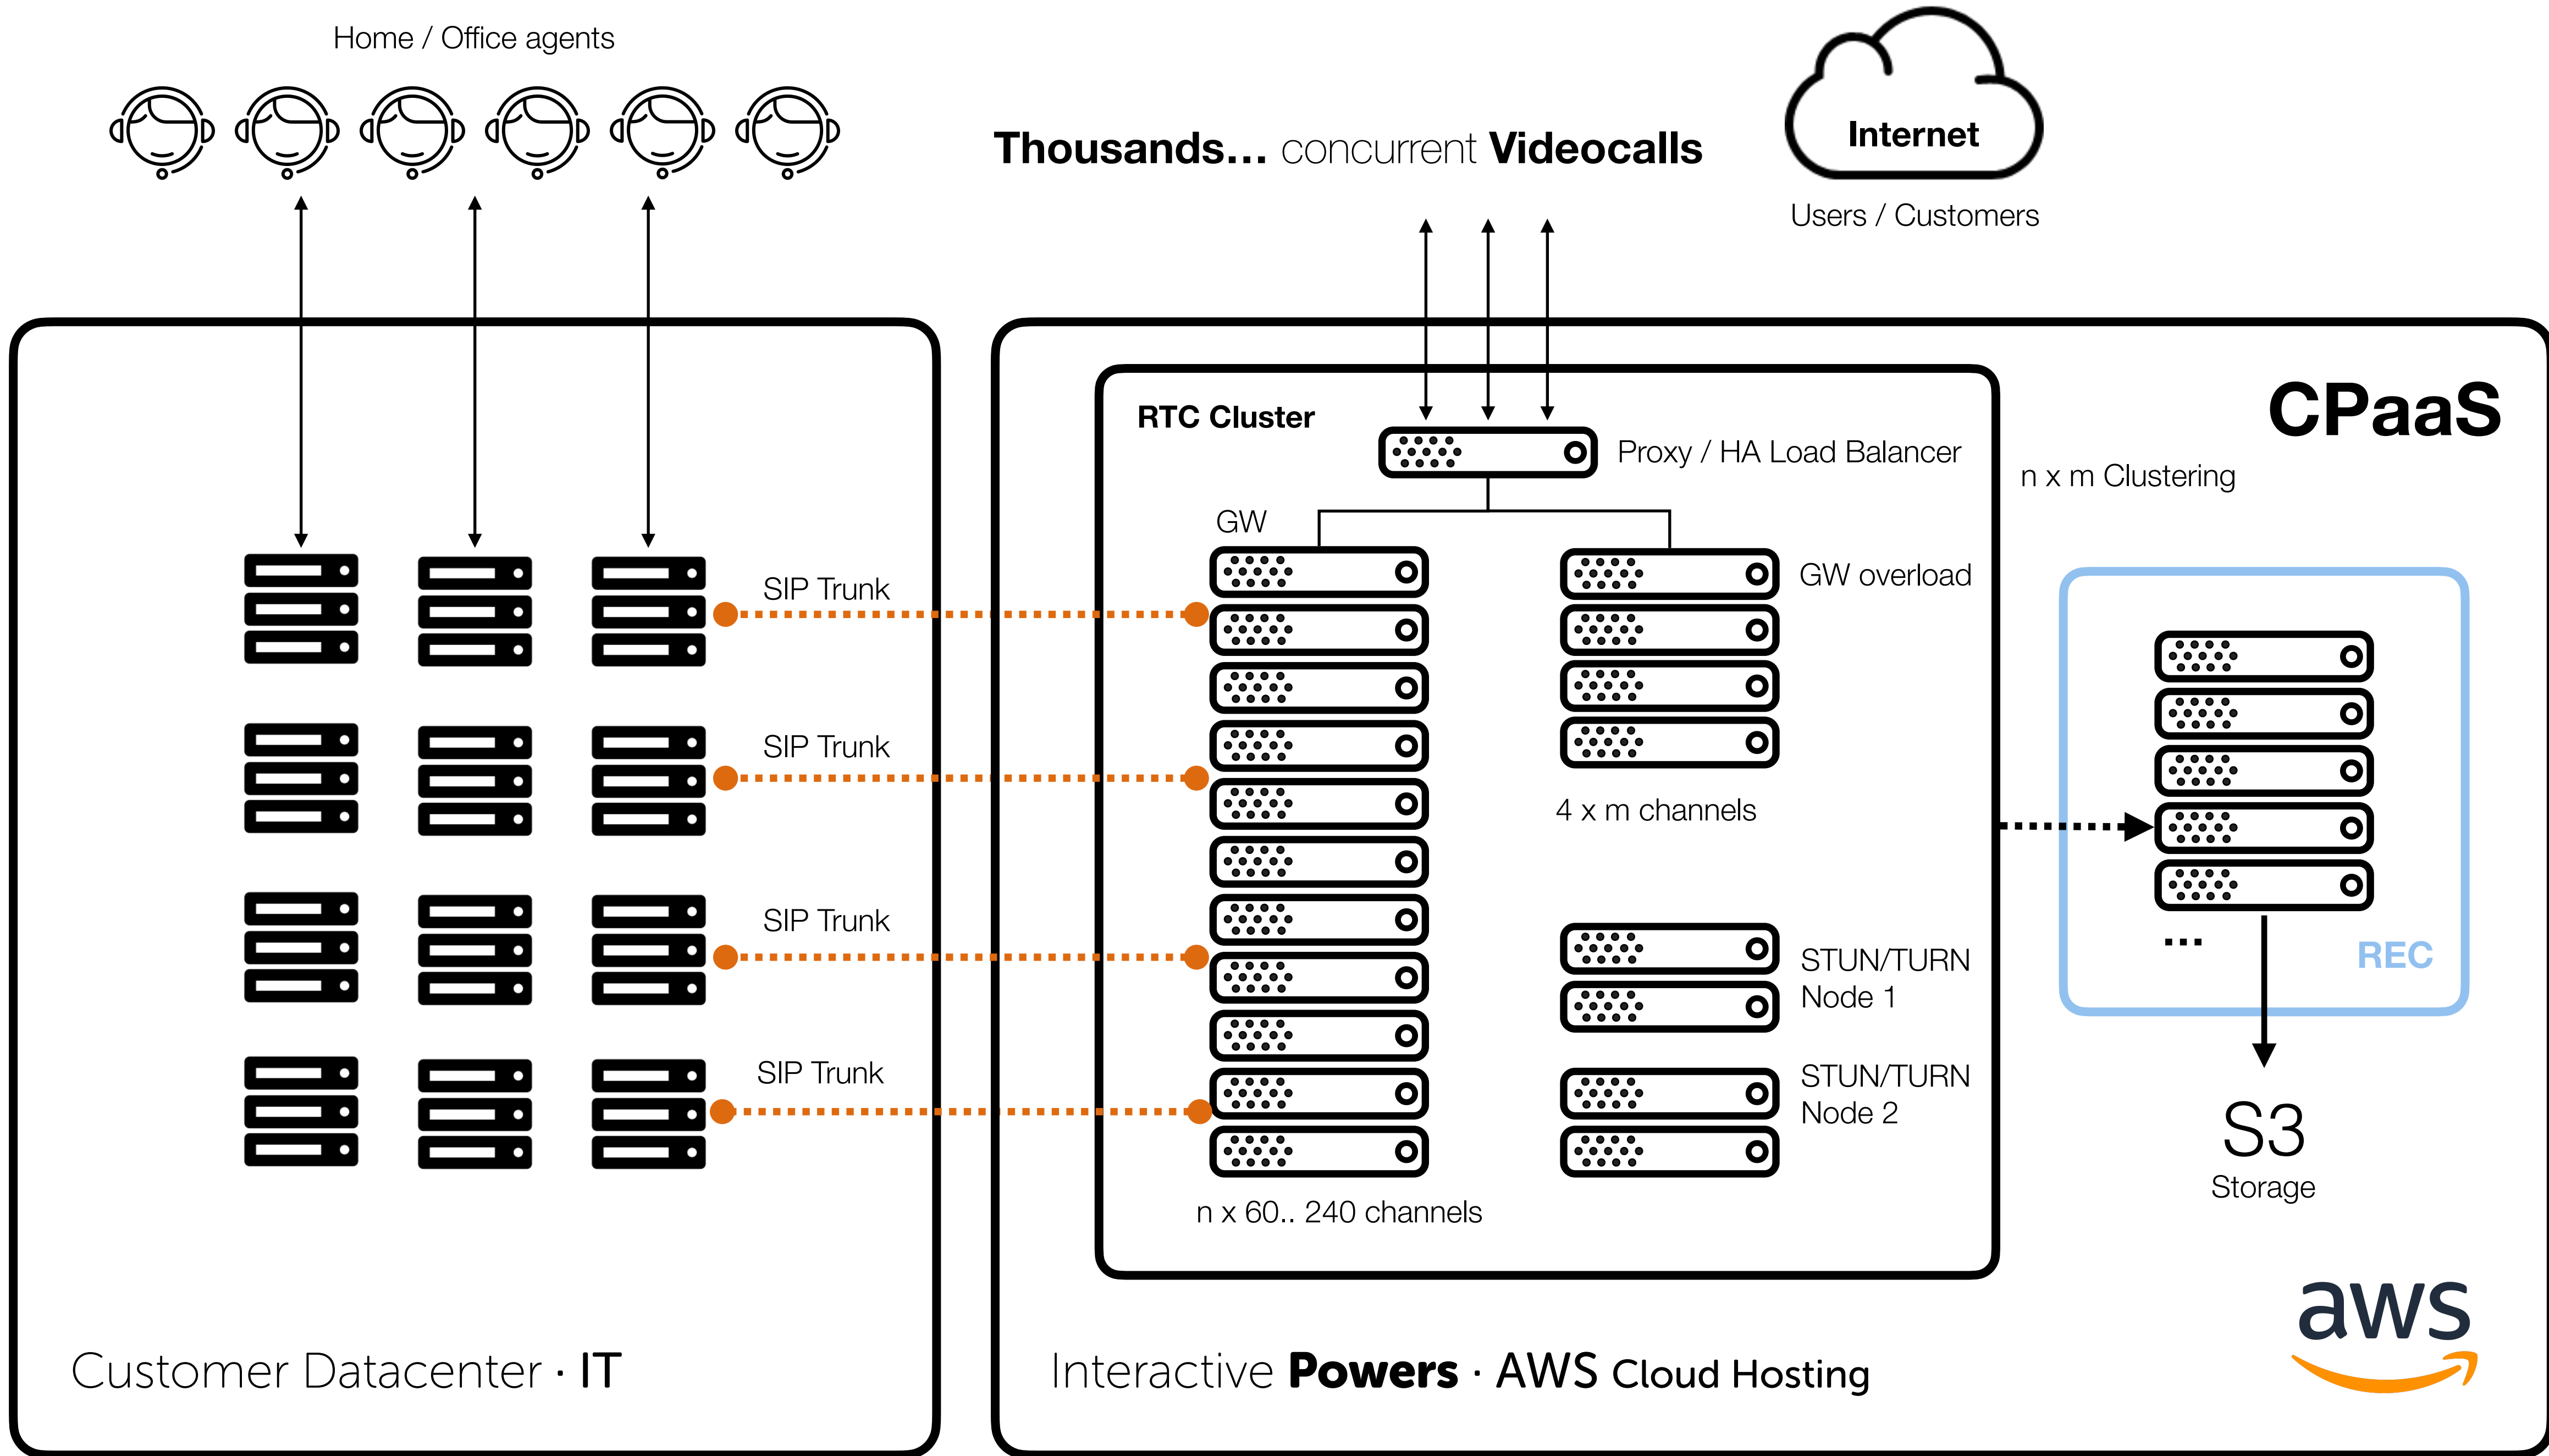

Video RTC • HA

Forget the Technology
It's about Business

Interactive **Powers**

Streamline your business communications

We understand **RTC** has to be highly reliable.
CPaaS | SaaS | On Premise

A perspective view of a server room aisle. The aisle is flanked by rows of server racks on both sides. The racks are filled with server units, some of which have green indicator lights. The floor is covered with a light-colored, perforated metal grating. The ceiling is white with recessed lighting fixtures. The overall atmosphere is clean and professional, typical of a data center environment.

Video RTC

Video Gateways for advanced Real-time Communications on existing Contact Centers. Multi-channel coverage for Web Browsers, Mobile devices and IoT.

High Availability Cloud Ready

Unlimited Elastic RTC Channels Capacity

RTC Clustering

HTTP Proxy (WebRTC)

HA Scenarios 1,2,3

Multi-Service / Ports

Interactive **Powers**

Cloud Hosting

For enterprises that need real-time communications without IT investments. Run Video RTC platforms in the most secure and scalable cloud computing environments in the market.