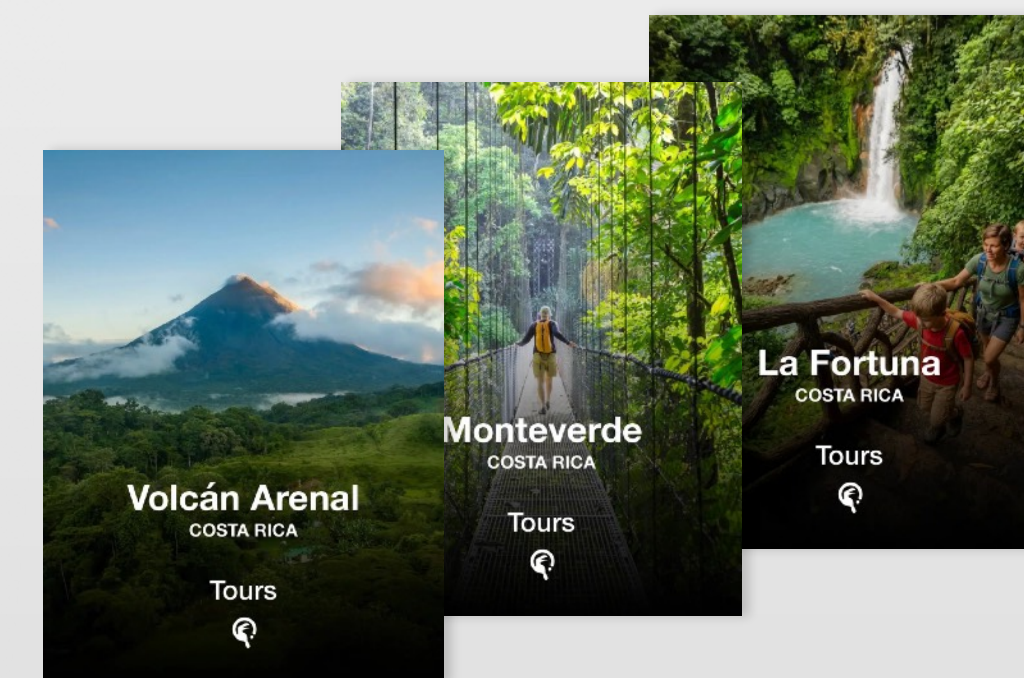

ADS Carousels