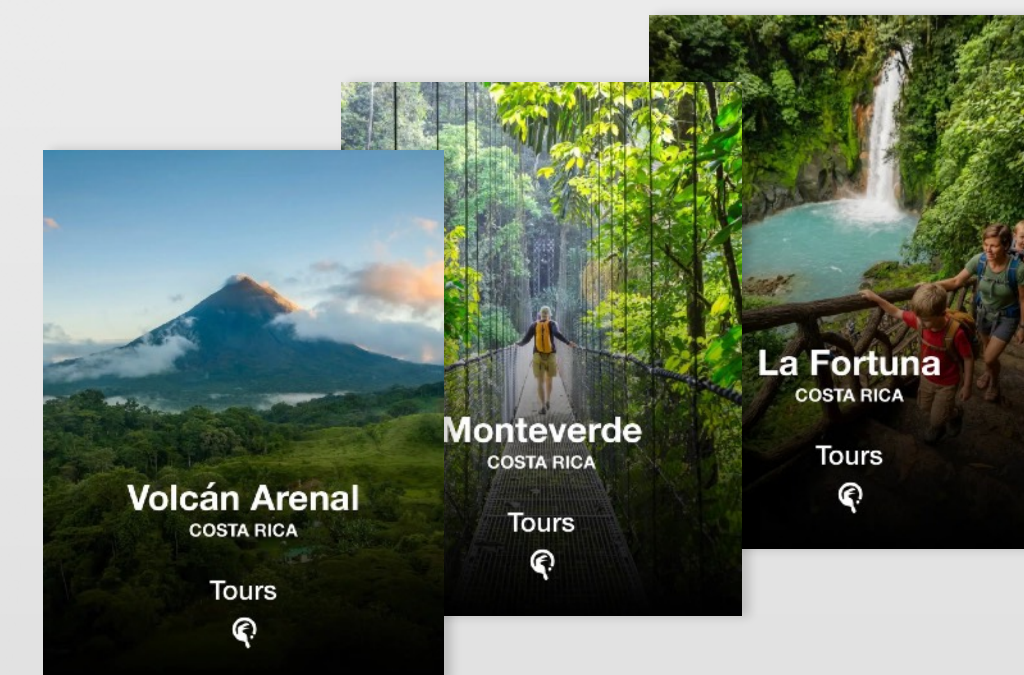

ADS Carousels