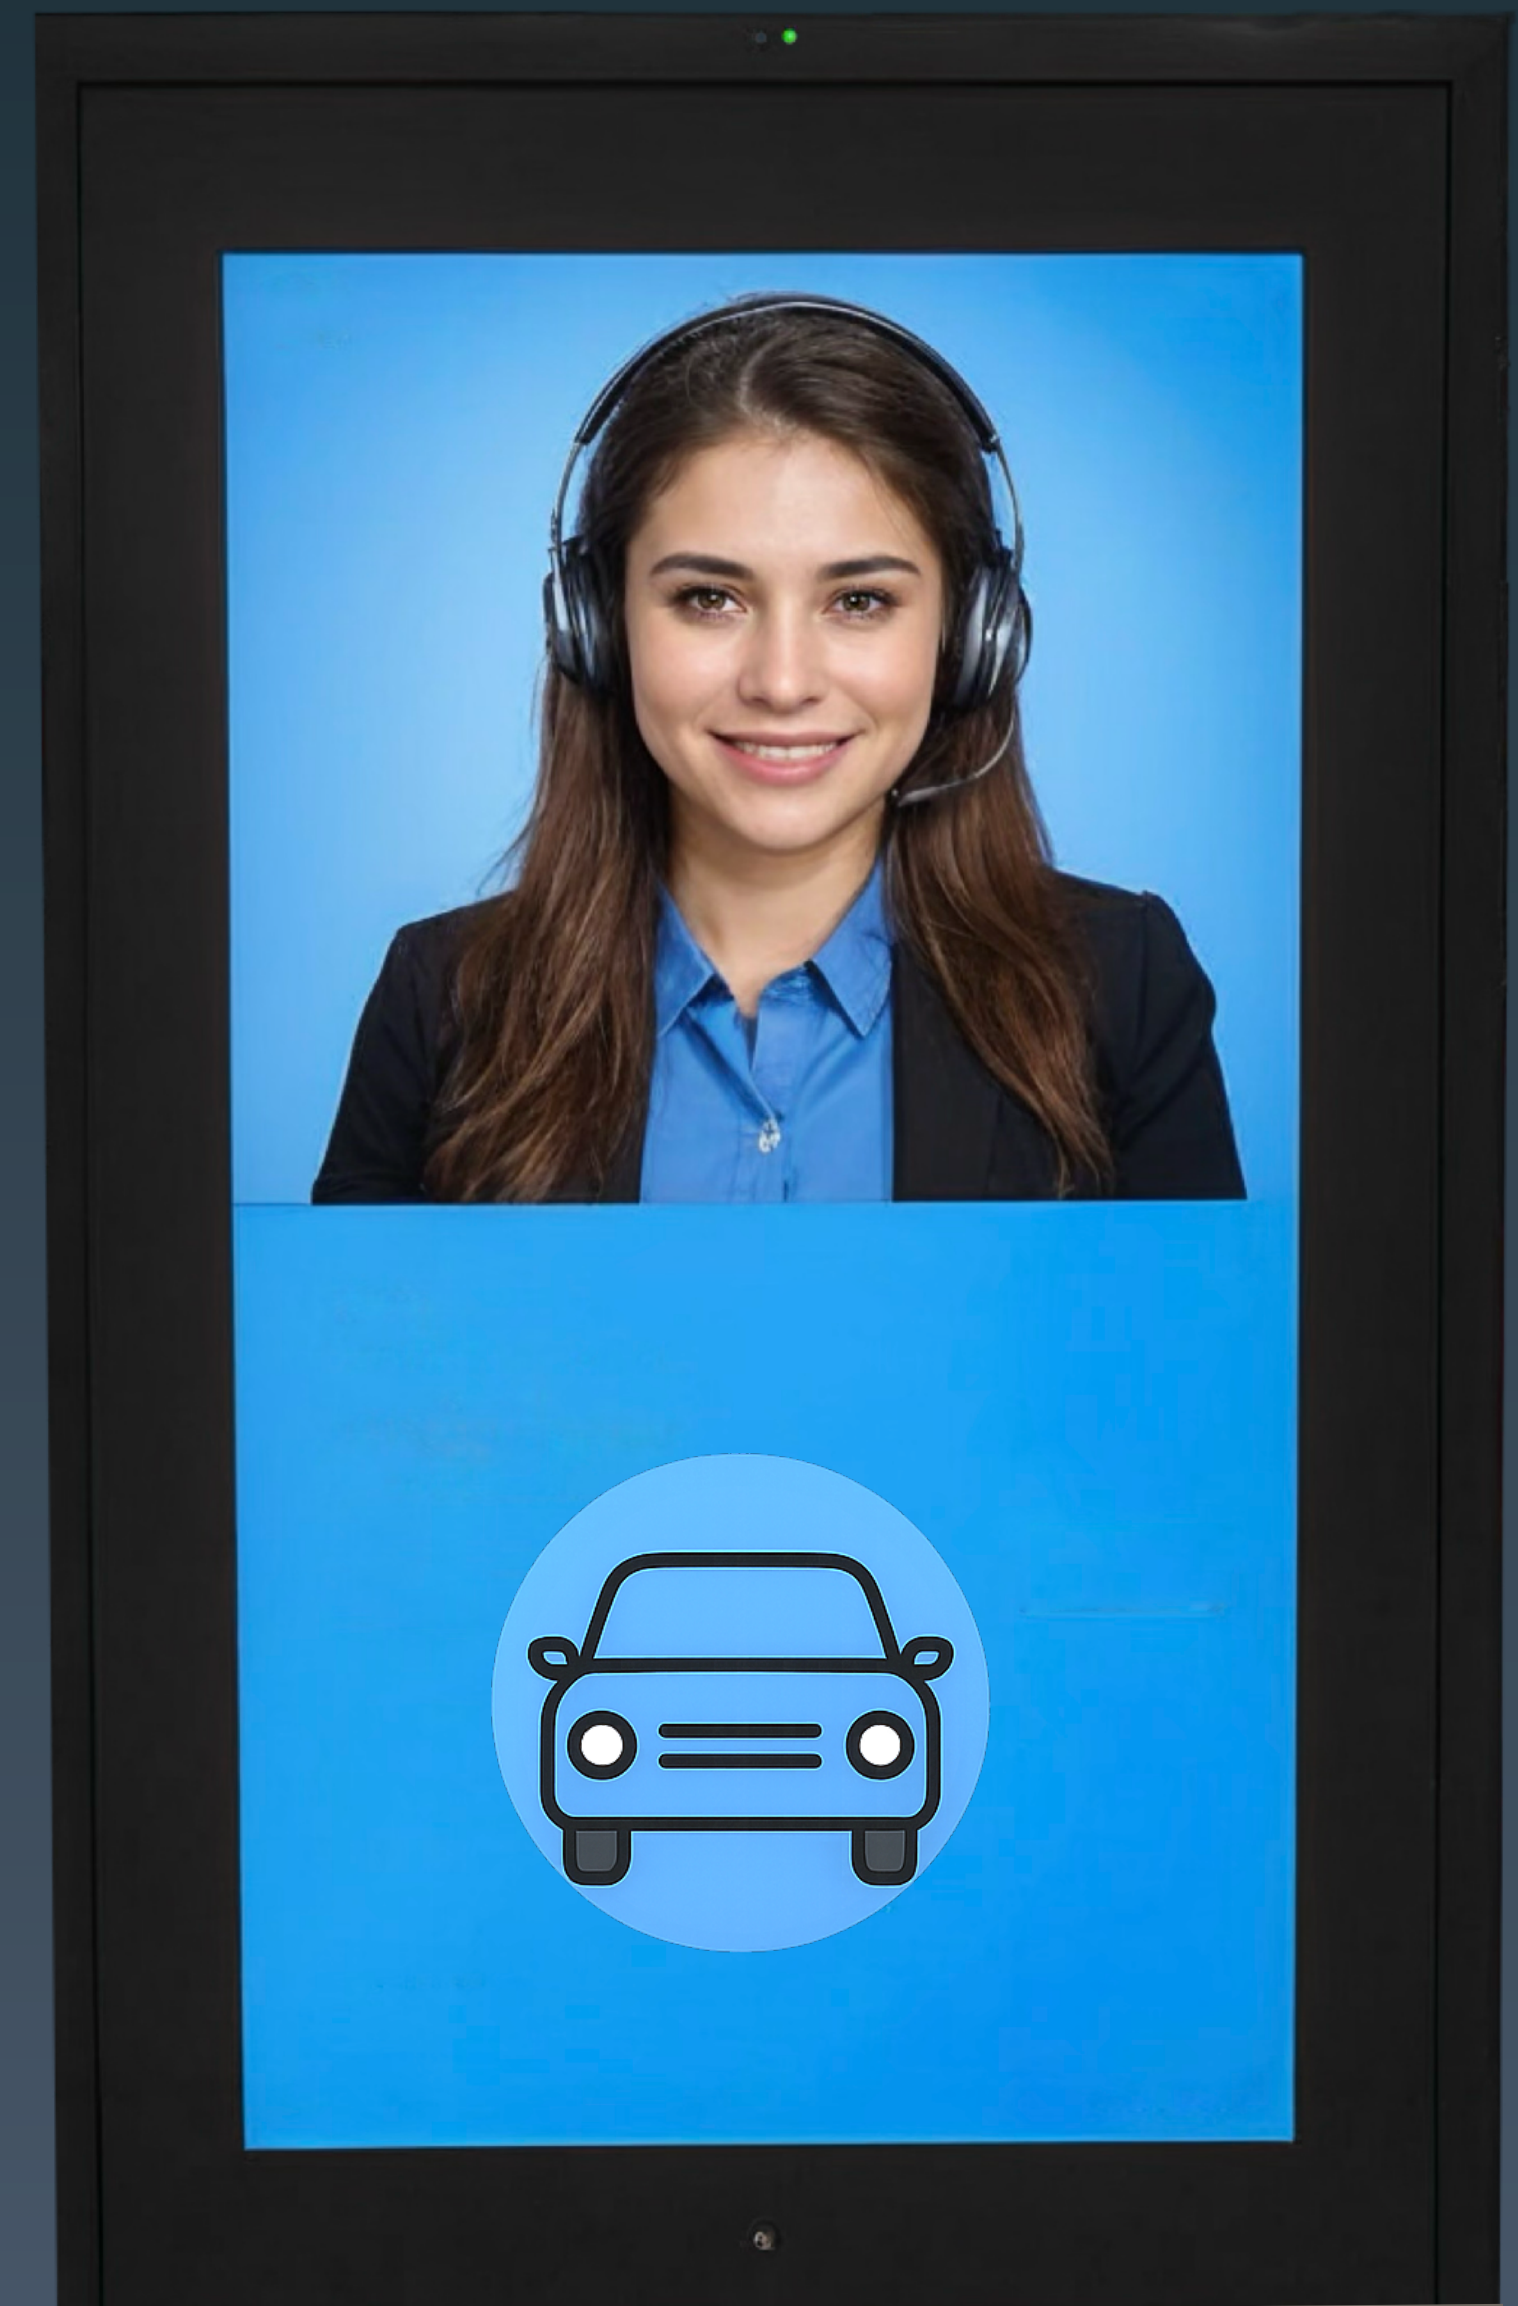

Telepresencia HUMANA

Interacciones cara a cara con Video Kioscos

3500

Scan the QR code to contact an agent and complete the registration form. You can speak through your smartphone while interacting here.

Telepresencia PHYGITAL

Interactive **Powers**

1 Video Kiosco

2 Video Tableta

3 Sticker QR

Concierge - 3112

Scan to start a **video call**, or speak directly with the first available concierge, and manage service requests in real time, 24/7. Add this PWA icon to your phone to reconnect anytime with your room number or Platinum partner ID.