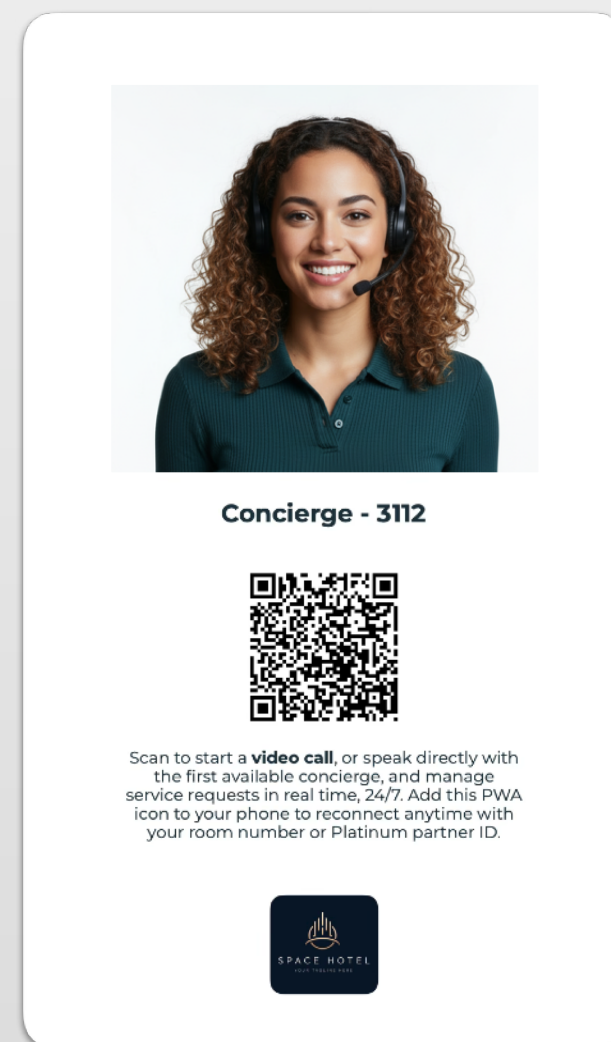

Telepresencia HUMANA

Interacciones cara a cara con Video Kioscos

3500

Scan the QR code to contact an agent and complete the registration form. You can speak through your smartphone while interacting here.

Telepresencia PHYGITAL

Interactive **Powers**

1 Video Kiosco

2 Video Tableta

3 Sticker QR

Concierge - 3112

Scan to start a **video call**, or speak directly with the first available concierge, and manage service requests in real time, 24/7. Add this PWA icon to your phone to reconnect anytime with your room number or Platinum partner ID.

Dispositivos Phygital

Pantalla o Video Kiosco

Tableta iPad o Android

Sticker QR

Dispositivos Phygital

Pantalla o Video Kiosco

Tableta iPad o Android

Sticker QR

Kiosco 3212

Concierge - 3112

Scan to start a **video call**, or speak directly with the first available concierge, and manage service requests in real time, 24/7. Add this PWA icon to your phone to reconnect anytime with your room number or Platinum partner ID.