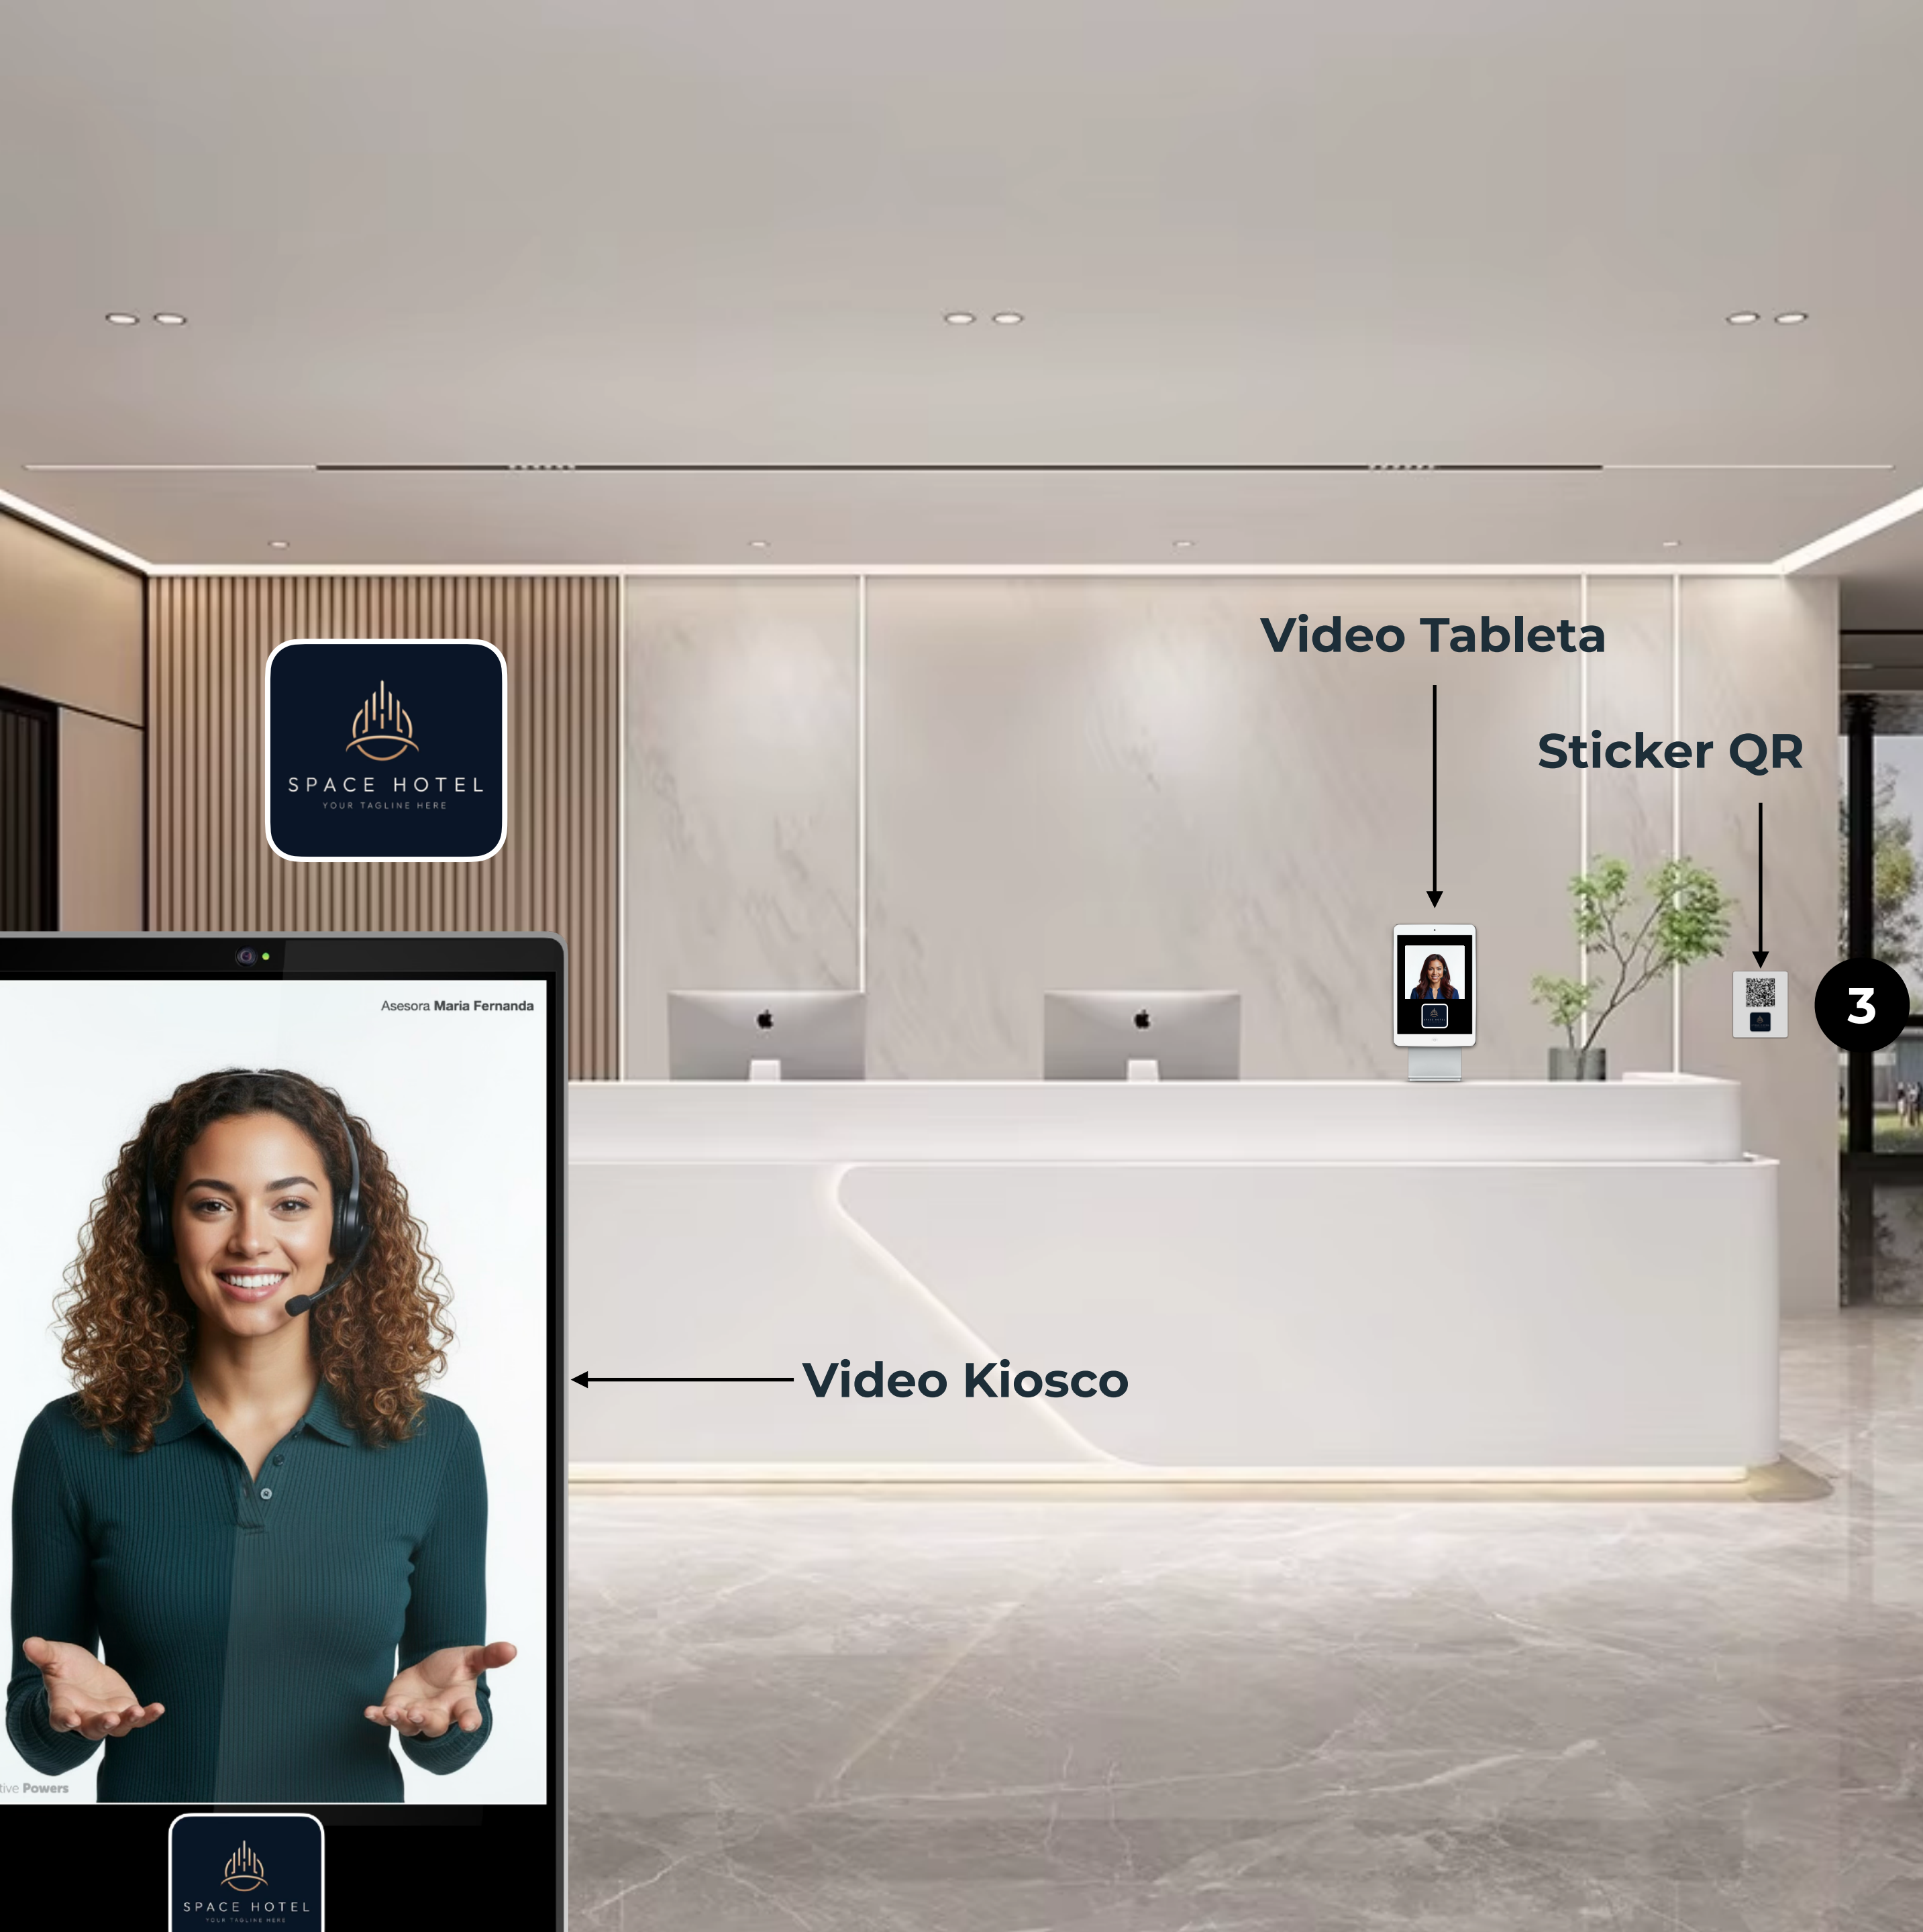

Telepresencia HUMANA

Interacciones cara a cara con Video Kioscos

3500

Scan the QR code to contact an agent and complete the registration form. You can speak through your smartphone while interacting here.

Telepresencia PHYGITAL

Interactive **Powers**

1 Video Kiosco

2 Video Tableta

3 Sticker QR

Concierge - 3112

Scan to start a **video call**, or speak directly with the first available concierge, and manage service requests in real time, 24/7. Add this PWA icon to your phone to reconnect anytime with your room number or Platinum partner ID.

Dispositivos Phygital

Pantalla o Video Kiosco

Tableta iPad o Android

Sticker QR

Dispositivos Phygital

Pantalla o Video Kiosco

Tableta iPad o Android

Sticker QR

Kiosco 3212

Concierge - 3112

Scan to start a **video call**, or speak directly with the first available concierge, and manage service requests in real time, 24/7. Add this PWA icon to your phone to reconnect anytime with your room number or Platinum partner ID.