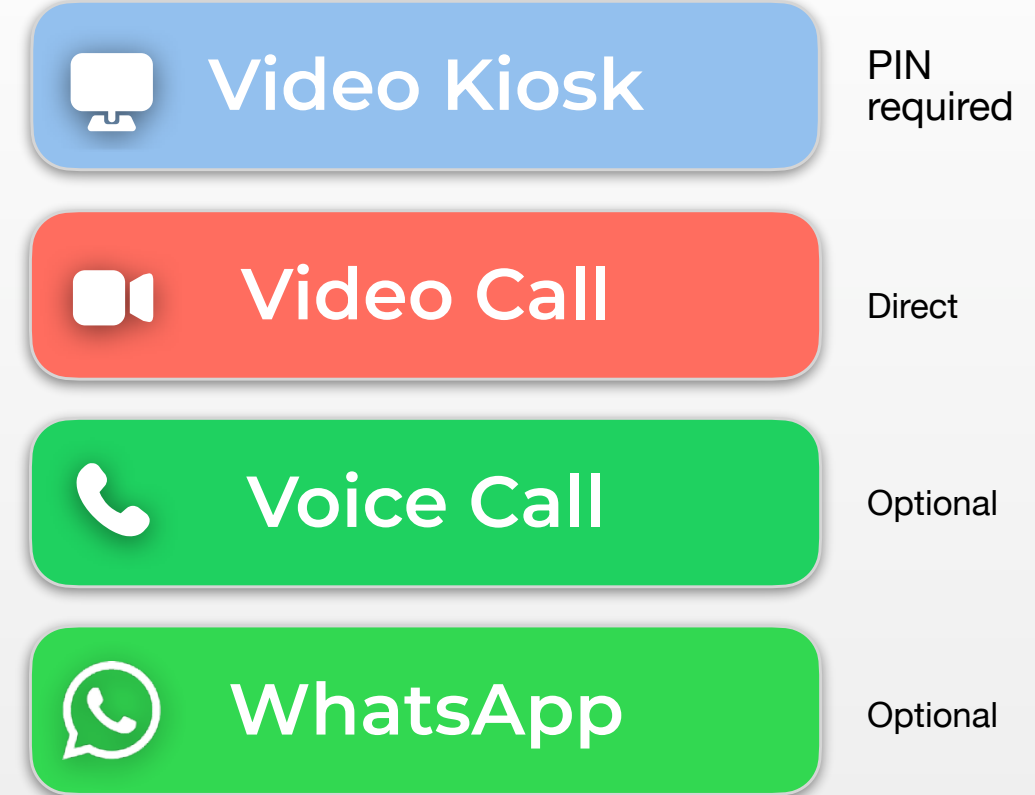

Stiker QR 3212

Concierge - 3112

Scan to start a **video call**, or speak directly with the first available concierge, and manage service requests in real time, 24/7. Add this PWA icon to your phone to reconnect anytime with your room number or Platinum partner ID.

Scan QR

Botones FAB

Su marca

ID Posición

Selector de Servicios

Metadatos del cliente

Código Promocional, ID, Hab #...

Botones FAB   