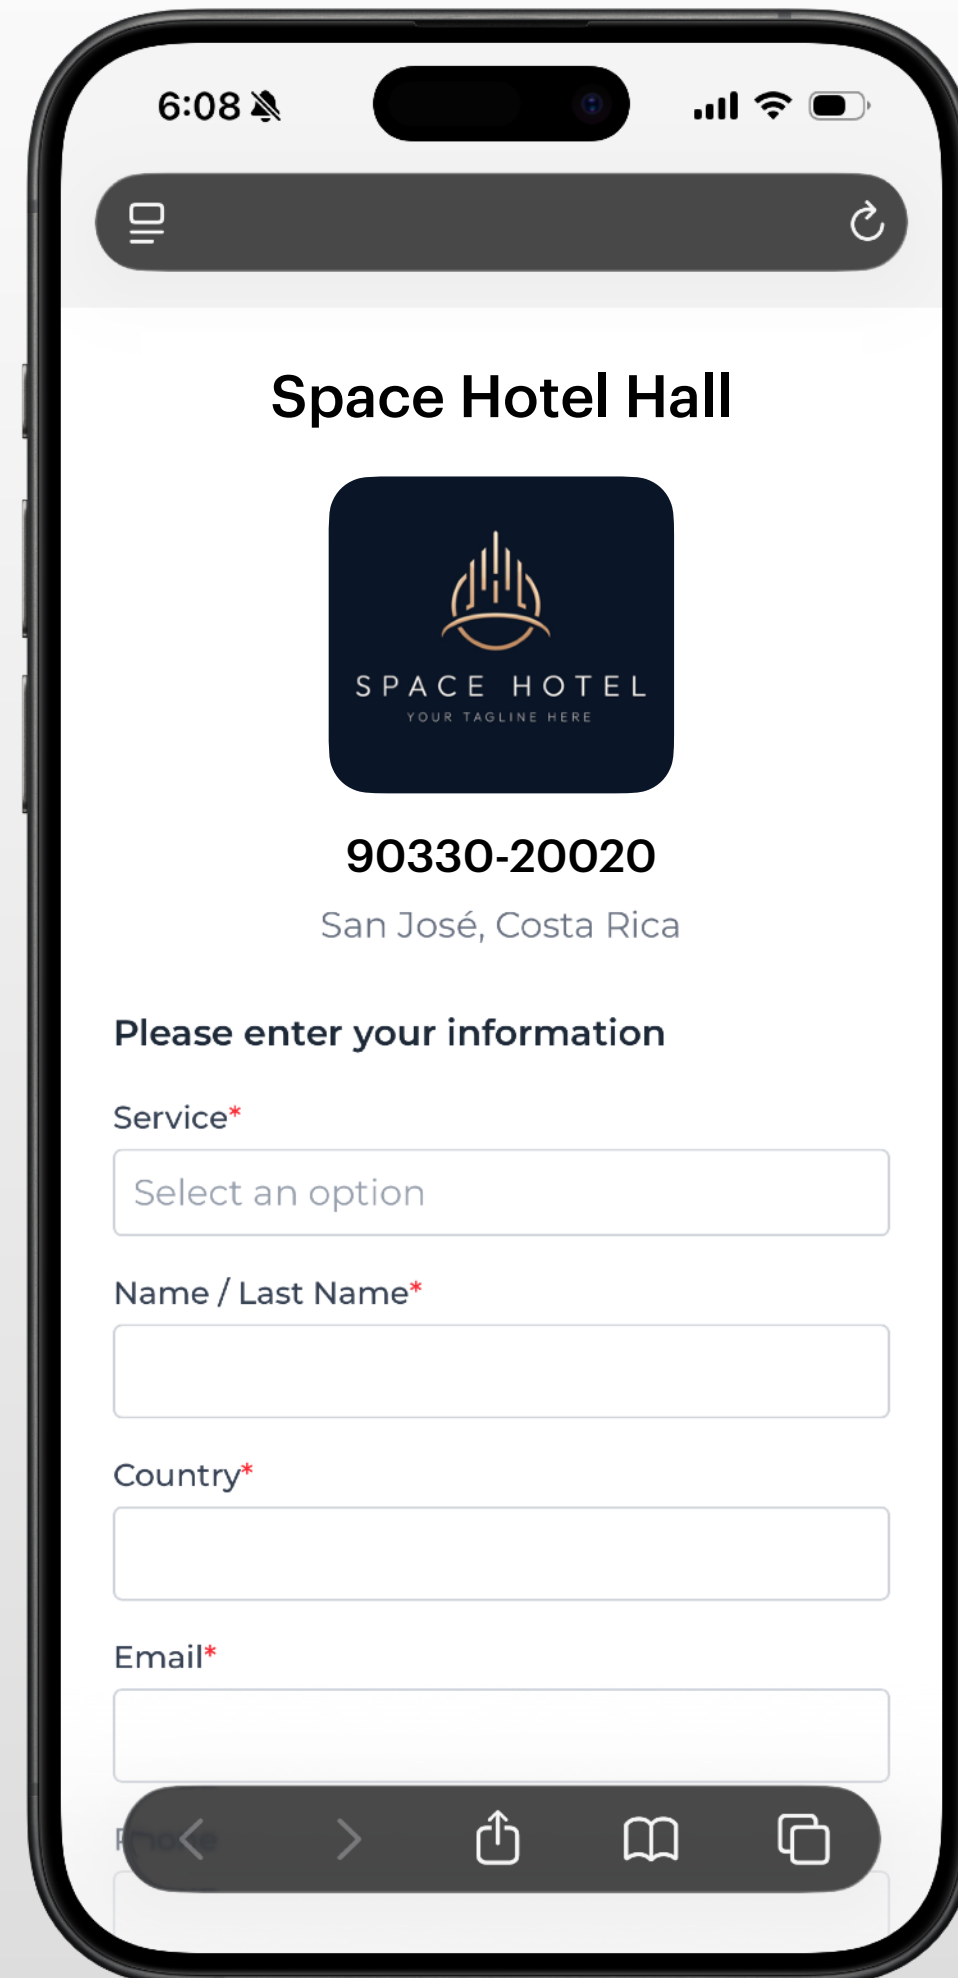

Asesora Maria Fernanda

Concierge - 3112

Scan to start a **video call**, or speak directly with the first available concierge, and manage service requests in real time, 24/7. Add this PWA icon to your phone to reconnect anytime with your room number or Platinum partner ID.

Stiker QR 3212

Concierge - 3112

Scan to start a **video call**, or speak directly with the first available concierge, and manage service requests in real time, 24/7. Add this PWA icon to your phone to reconnect anytime with your room number or Platinum partner ID.

Scan QR

Botones FAB

Su marca

ID Posición

Selector de Servicios

Metadatos del cliente

Código Promocional, ID, Hab #...

Botones FAB   