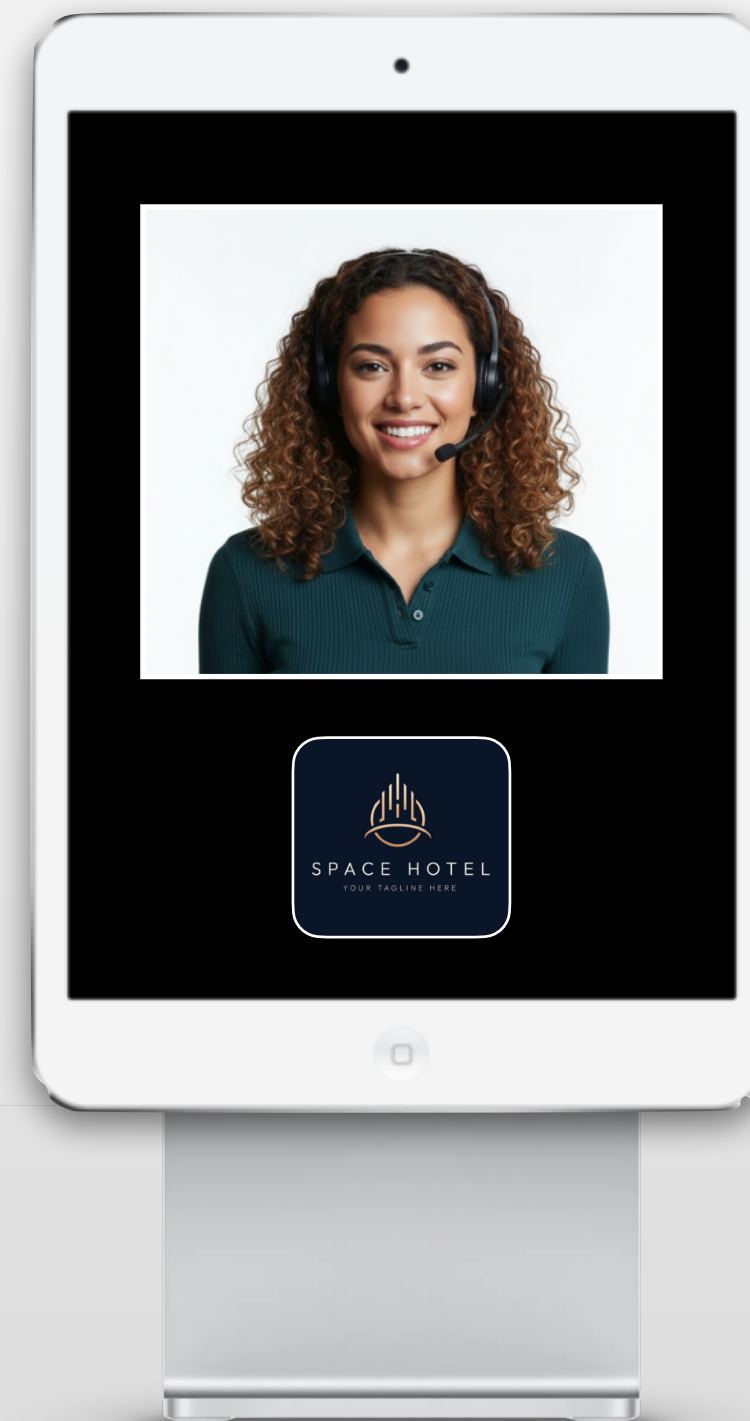

Telepresencia HUMANA

Interacciones cara a cara con Video Kioscos

3500

Scan the QR code to contact an agent and complete the registration form. You can speak through your smartphone while interacting here.

Telepresencia PHYGITAL

Interactive **Powers**

1 Video Kiosco

2 Video Tableta

3 Sticker QR

Concierge - 3112

Scan to start a **video call**, or speak directly with the first available concierge, and manage service requests in real time, 24/7. Add this PWA icon to your phone to reconnect anytime with your room number or Platinum partner ID.

Dispositivos Phygital

Pantalla o Video Kiosco

Tableta iPad o Android

Sticker QR

Dispositivos Phygital

Pantalla o Video Kiosco

Tableta iPad o Android

Sticker QR

Kiosco 3212

Concierge - 3112

Scan to start a **video call**, or speak directly with the first available concierge, and manage service requests in real time, 24/7. Add this PWA icon to your phone to reconnect anytime with your room number or Platinum partner ID.