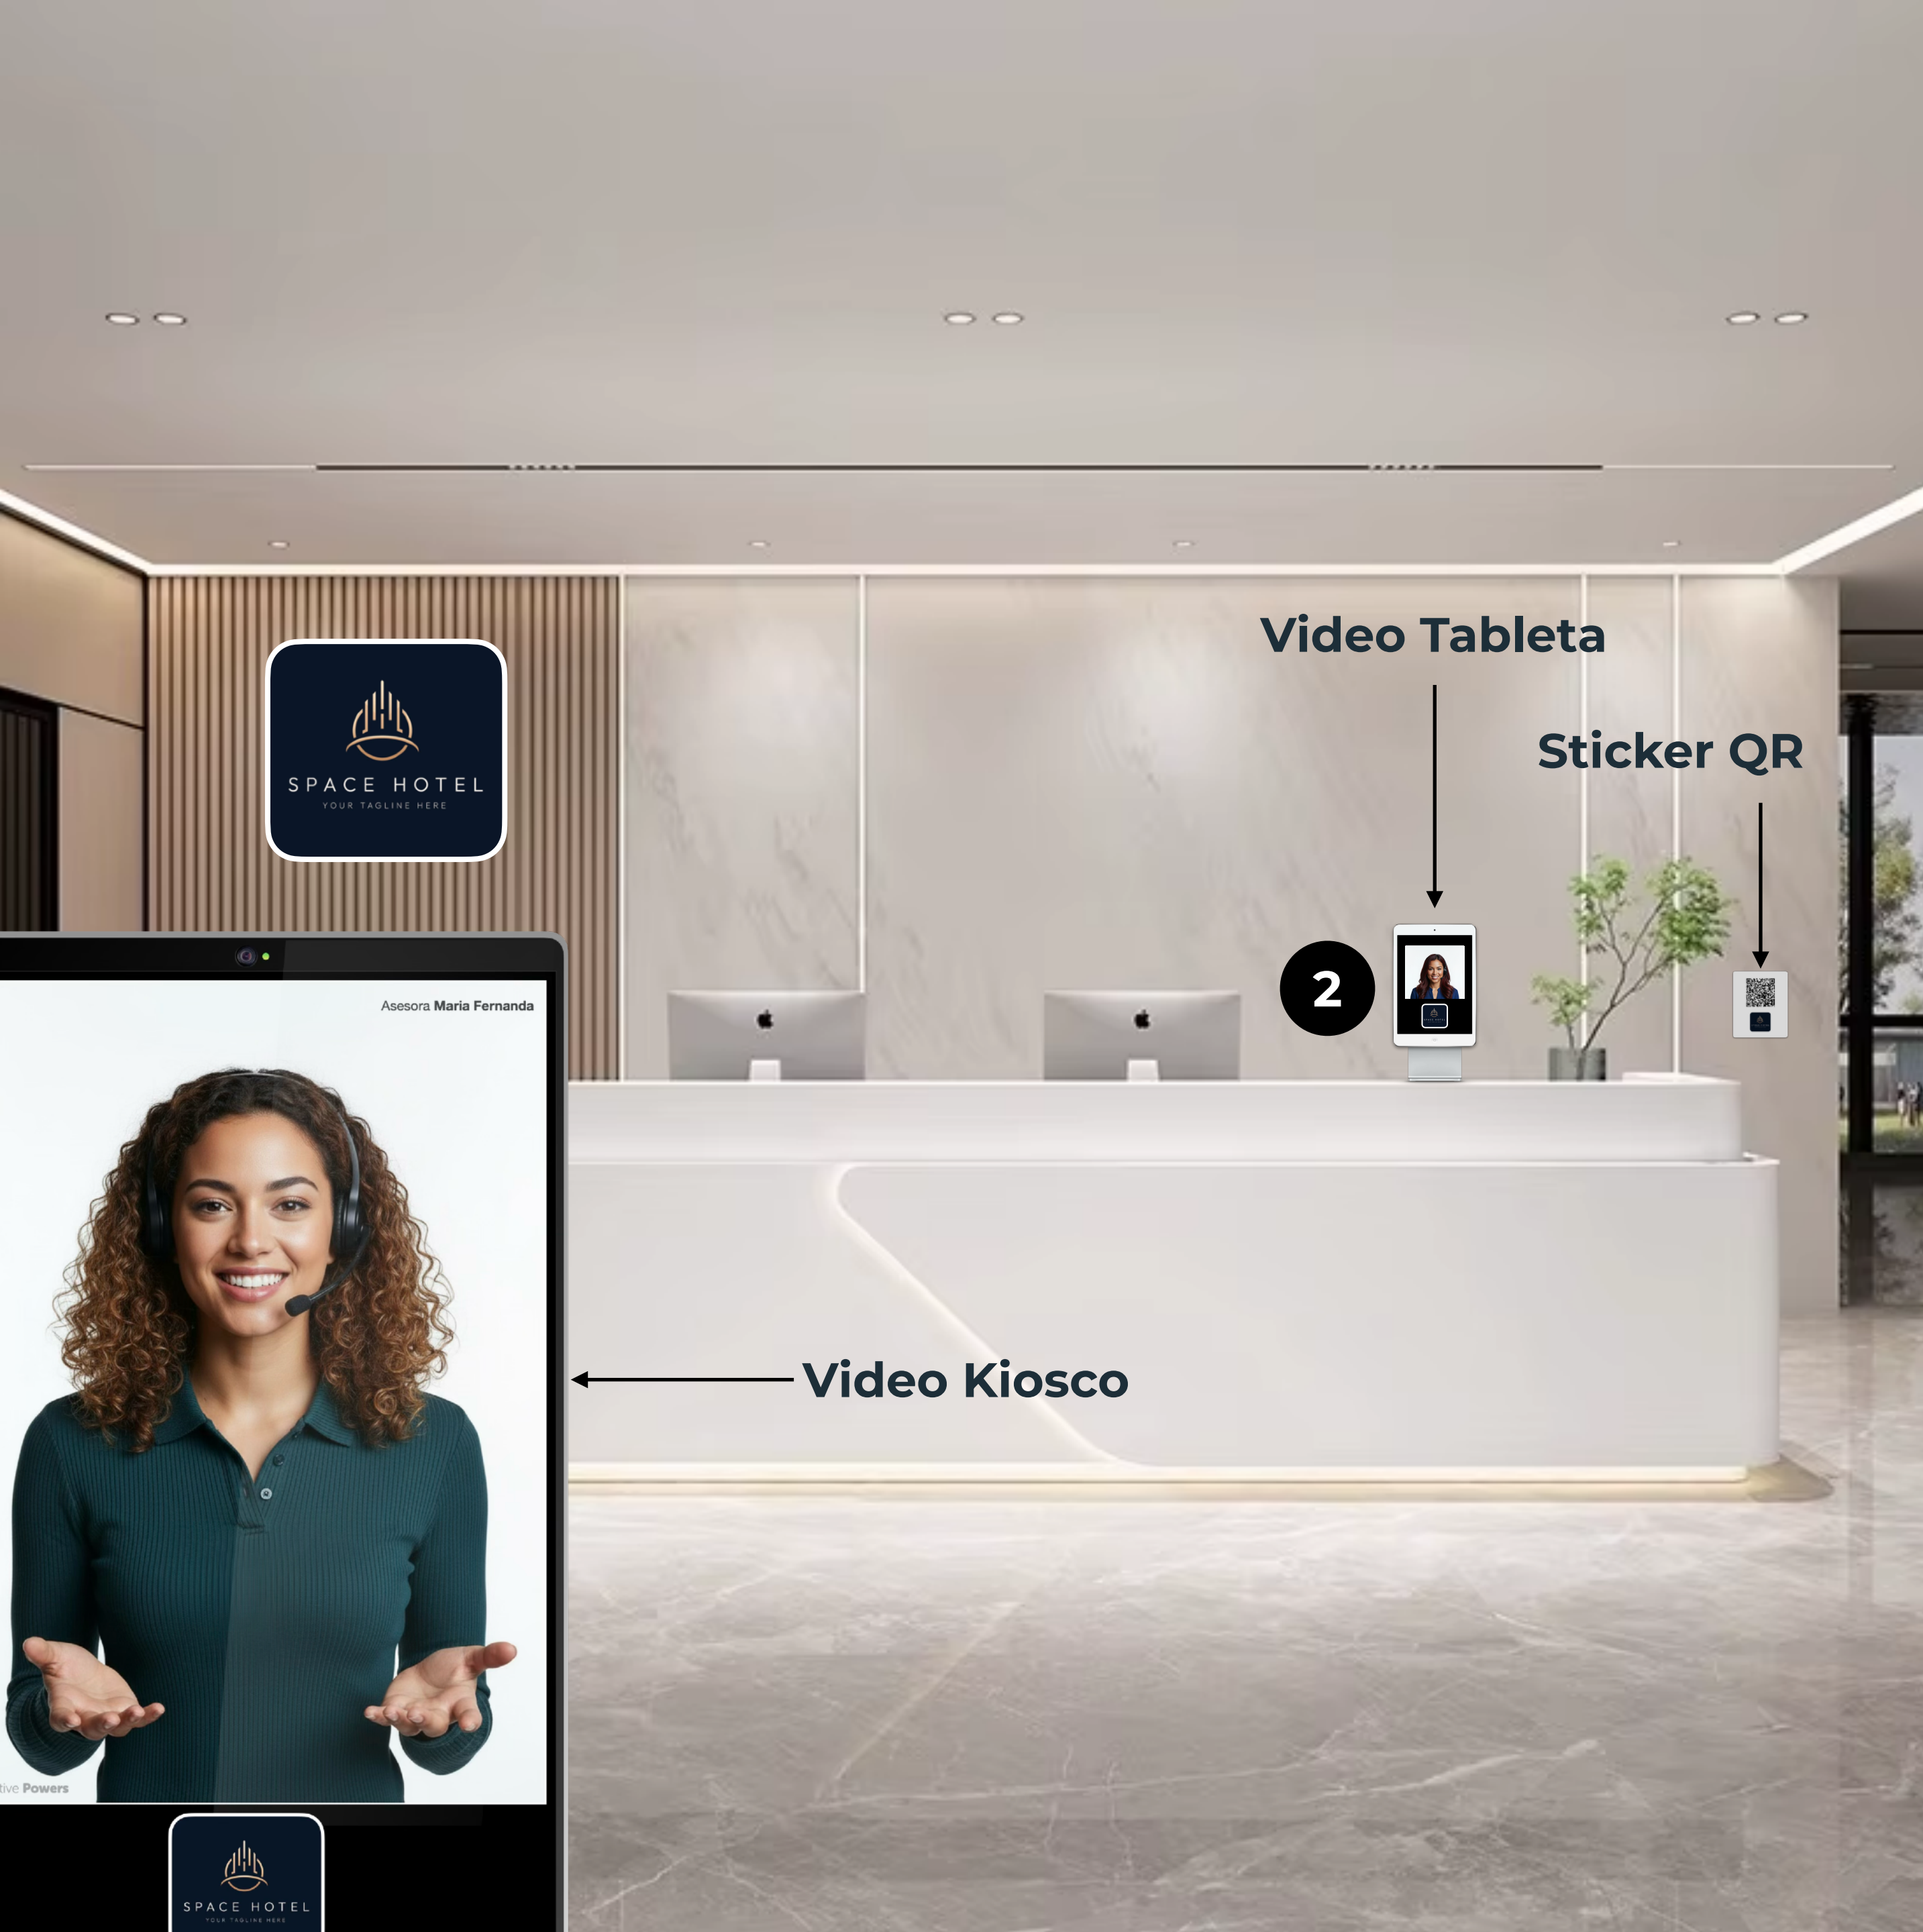

Telepresencia HUMANA

Interacciones cara a cara con Video Kioscos

3500

Scan the QR code to contact an agent and complete the registration form. You can speak through your smartphone while interacting here.

Telepresencia PHYGITAL

Interactive **Powers**

1 Video Kiosco

2 Video Tableta

3 Sticker QR

Concierge - 3112

Scan to start a **video call**, or speak directly with the first available concierge, and manage service requests in real time, 24/7. Add this PWA icon to your phone to reconnect anytime with your room number or Platinum partner ID.

Kiosco 3212

Concierge - 3112

Scan to start a **video call**, or speak directly with the first available concierge, and manage service requests in real time, 24/7. Add this PWA icon to your phone to reconnect anytime with your room number or Platinum partner ID.