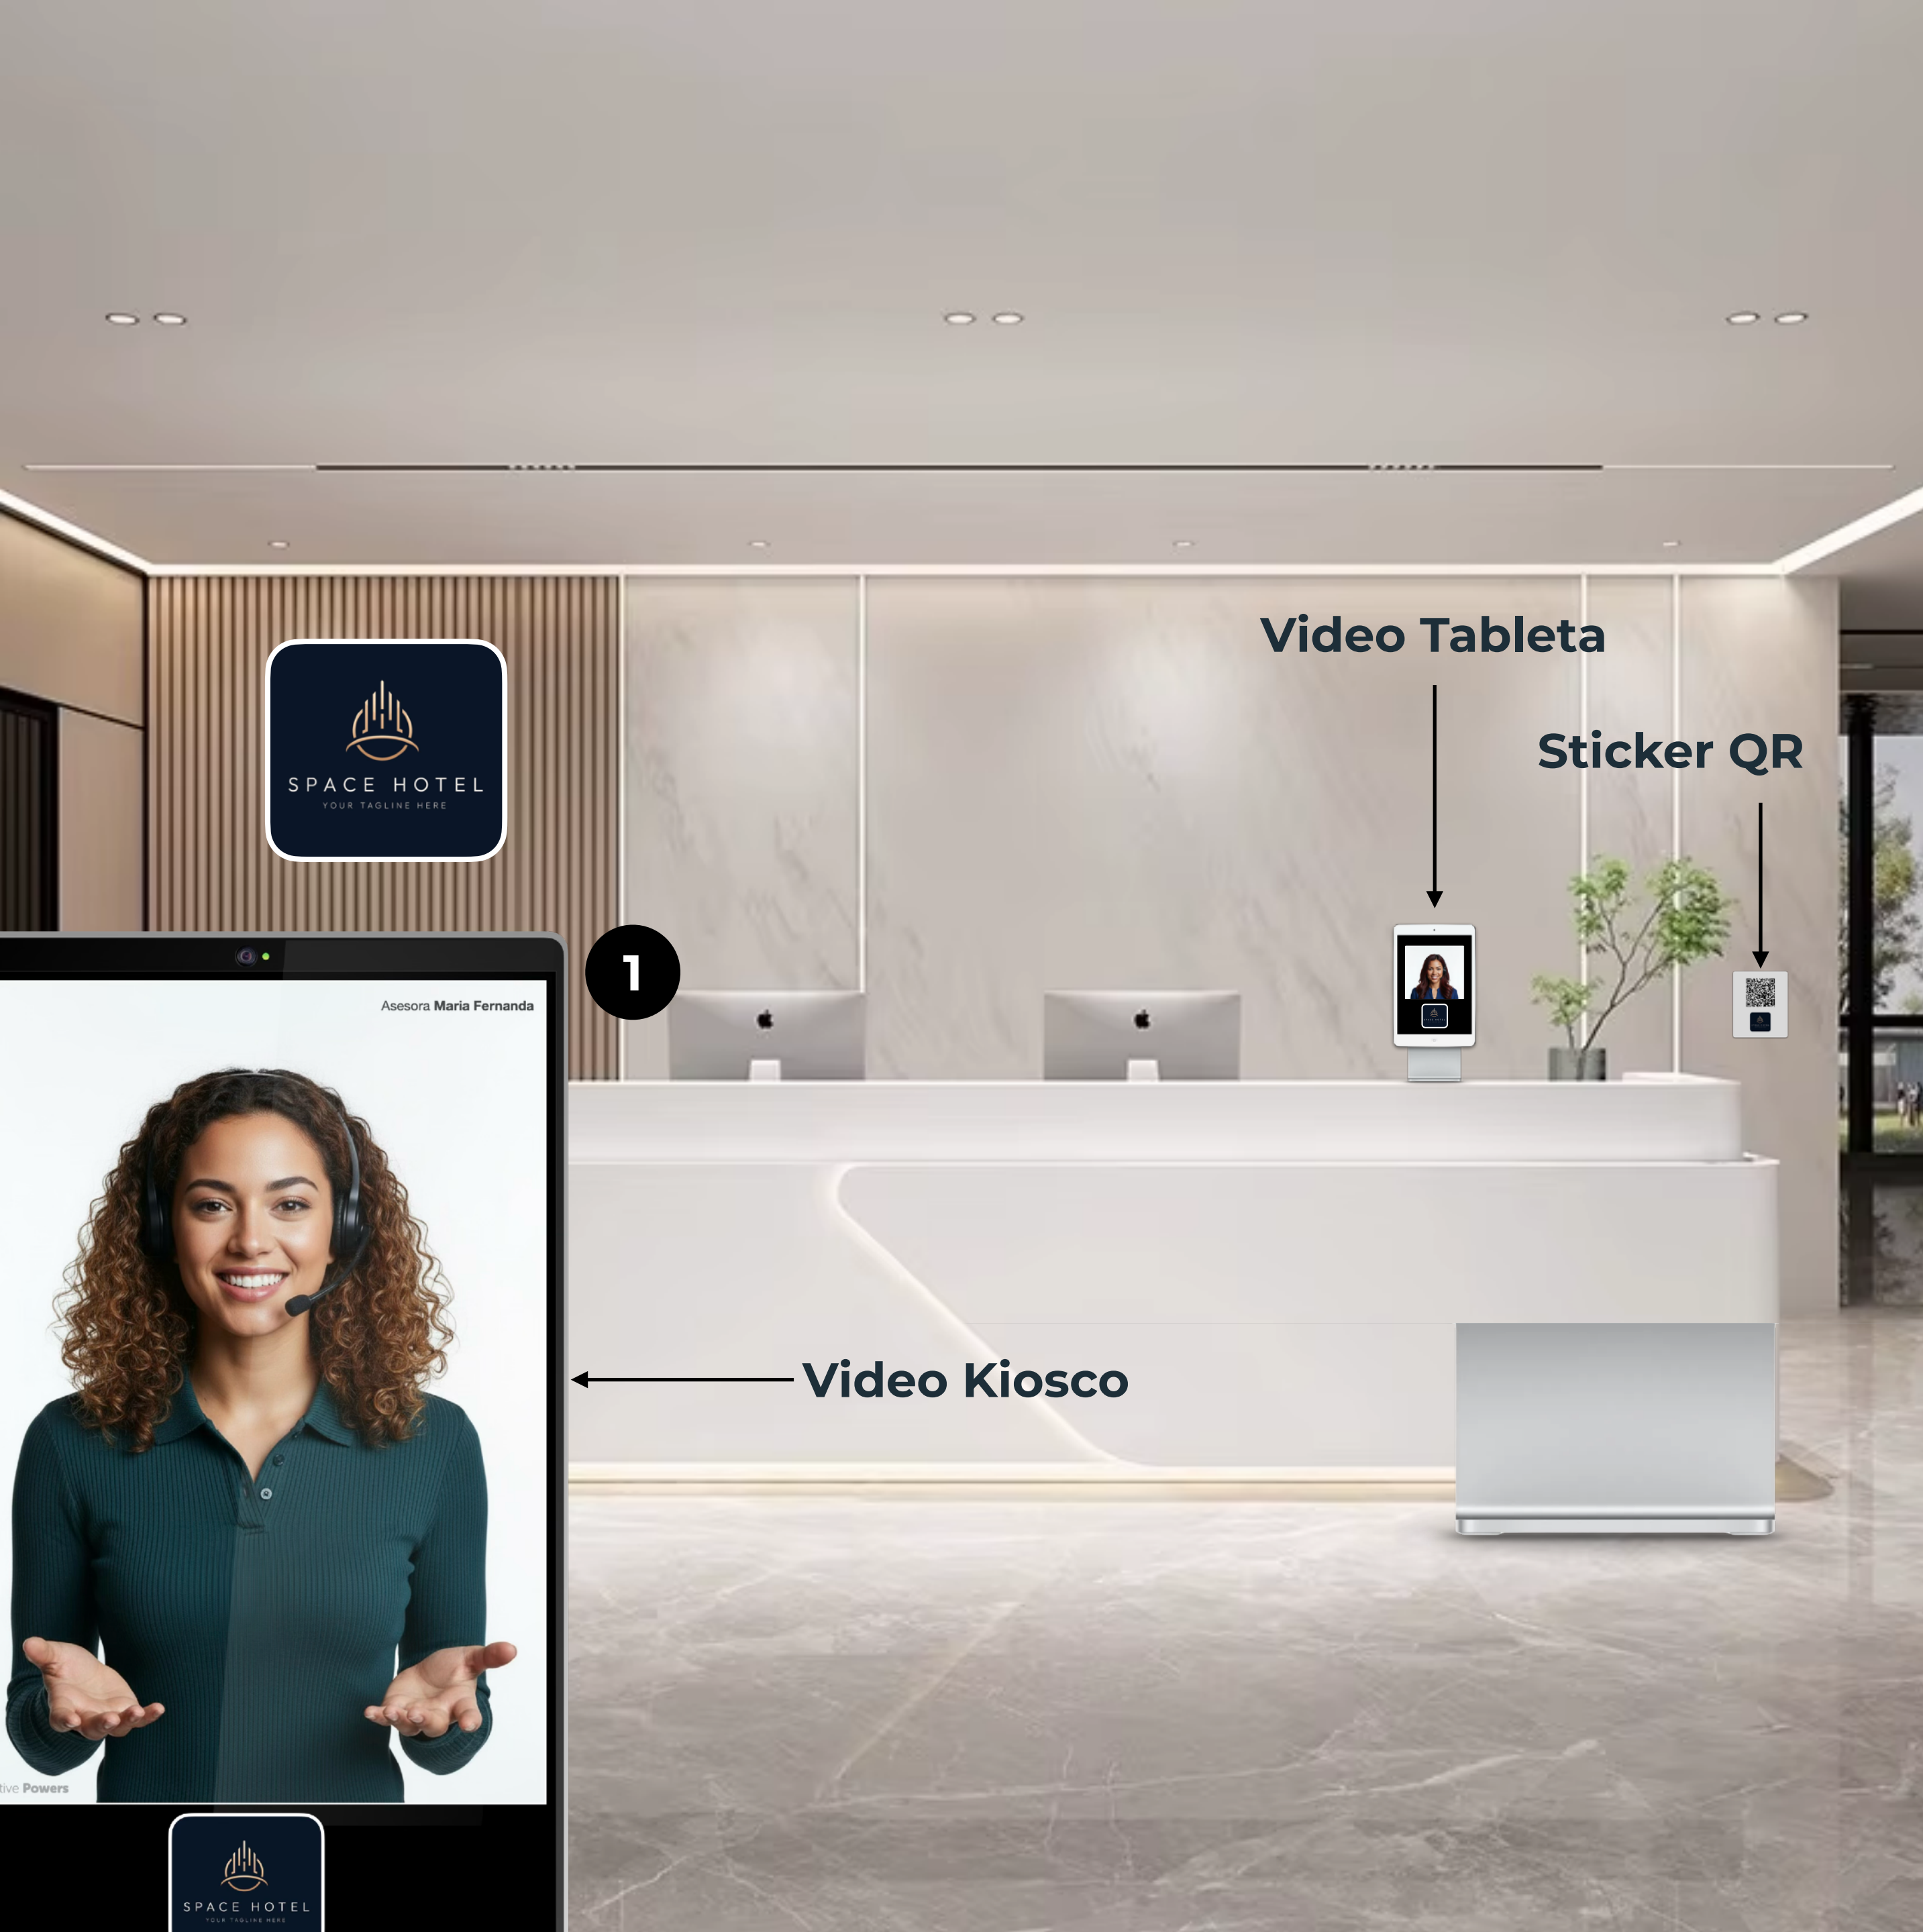

Telepresencia HUMANA

Interacciones cara a cara con Video Kioscos

3500

Scan the QR code to contact an agent and complete the registration form. You can speak through your smartphone while interacting here.

Telepresencia PHYGITAL

Interactive **Powers**

1 Video Kiosco

2 Video Tableta

3 Sticker QR

Concierge - 3112

Scan to start a **video call**, or speak directly with the first available concierge, and manage service requests in real time, 24/7. Add this PWA icon to your phone to reconnect anytime with your room number or Platinum partner ID.

Dispositivos Phygital

Pantalla o Video Kiosco

Tableta iPad o Android

Sticker QR

Dispositivos Phygital

Pantalla o Video Kiosco

Tableta iPad o Android

Sticker QR

Kiosco 3212

Concierge - 3112

Scan to start a **video call**, or speak directly with the first available concierge, and manage service requests in real time, 24/7. Add this PWA icon to your phone to reconnect anytime with your room number or Platinum partner ID.