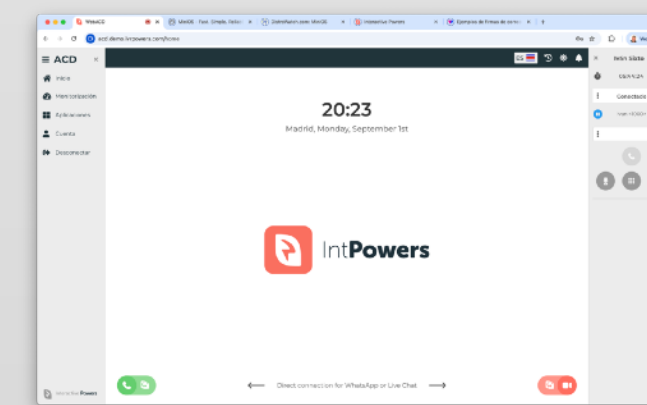

kiosks.demo.ivrpowers.com:8443/admin/login?reason=SESSION\_EXPIRED

Kiosk Manager Administration Panel

Sign In

Email

Password

Sign In

Forgot Password

Session expired

# Kiosk Manager

**Contact Center**  
24x7, Perfiles, Turnos,...

**Web ACD**

Genesys, GoContact, Cisco, Five9...

**Distribución  
Automática  
Inteligente**

**Video Agentes de Atención Directa**