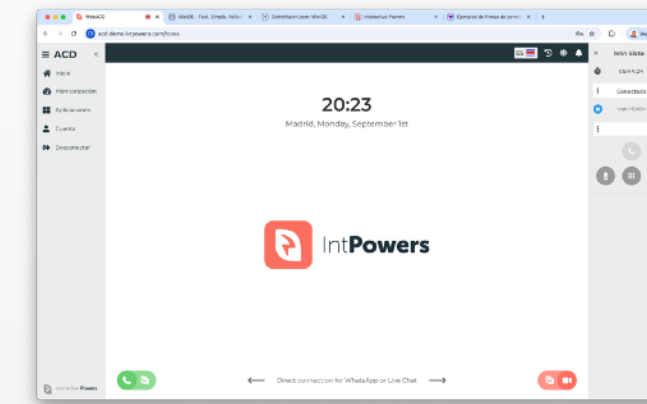

kiosks.demo.ivrpowers.com:8443/admin/login?reason=SESSION\_EXPIRED

Kiosk Manager Administration Panel

Sign In

Email

Password

Sign In

Forgot Password

Session expired

# Kiosk Manager

**Contact Center**  
24x7, Perfiles, Turnos,...

**Web ACD**

Genesys, GoContact, Cisco, Five9...

**Distribución  
Automática  
Inteligente**

**Video Agentes de Atención Directa**