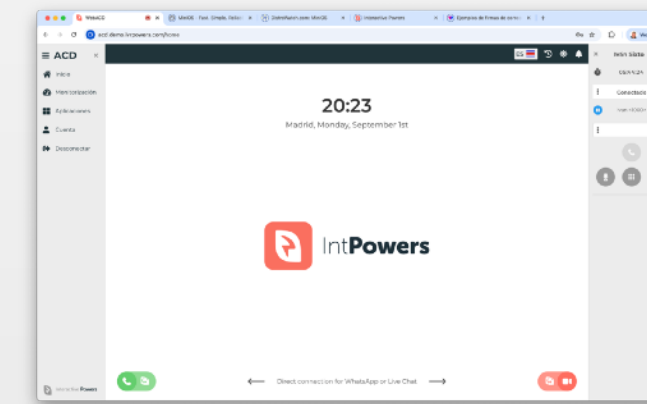

kiosks.demo.ivrpowers.com:8443/admin/login?reason=SESSION\_EXPIRED

Kiosk Manager Administration Panel

Sign In

Email

Password

Sign In

Forgot Password

Session expired

# Kiosk Manager

**Contact Center**  
24x7, Perfiles, Turnos,...

**Web ACD**

Genesys, GoContact, Cisco, Five9...

**Distribución  
Automática  
Inteligente**

**Video Agentes de Atención Directa**